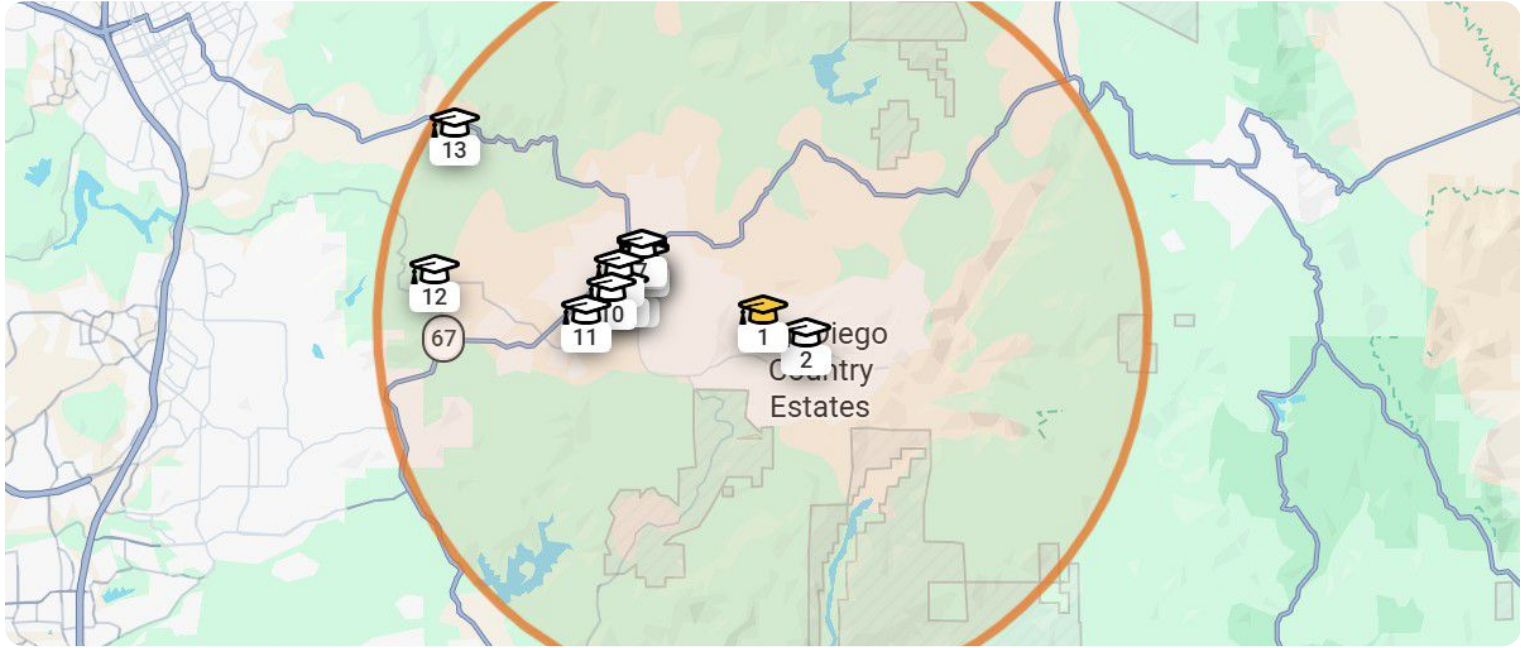

Nearby Schools

(Within 10 Miles)

 This School  Other Schools

Name	Level	Type	Grade	Students per Teacher	Total Students	School Rating	District
 Barnett Elementary School	Elementary	Public	K-6	25	478		Ramona City Unified School District
 James Dukes Elementary School	Elementary	Public	K-6	21	501		Ramona City Unified School District
 Future Bound Independent Study Secondary School	High	Public	7-12	30	30		Ramona City Unified School District
 Ramona High School	High	Public	9-12	23	1,482		Ramona City Unified School District
 Montessori Children's House Elementary School	Elementary	Private	PK, K-6	8	100		Ramona City Unified School District
 Montecito High School	High	Public	9-12	14	97		Ramona City Unified School District
 Ramona Elementary School	Elementary	Public	K-6	22	400		Ramona City Unified School District
 Olive Peirce Middle School	Middle	Public	7-8	19	716		Ramona City Unified School District
 Ramona Lutheran School	Elementary	Private	PK, K-6	13	87		Ramona City Unified School District
 Ramona Community Montessori Elementary School	Elementary	Public	K-6	25	270		Ramona City Unified School District