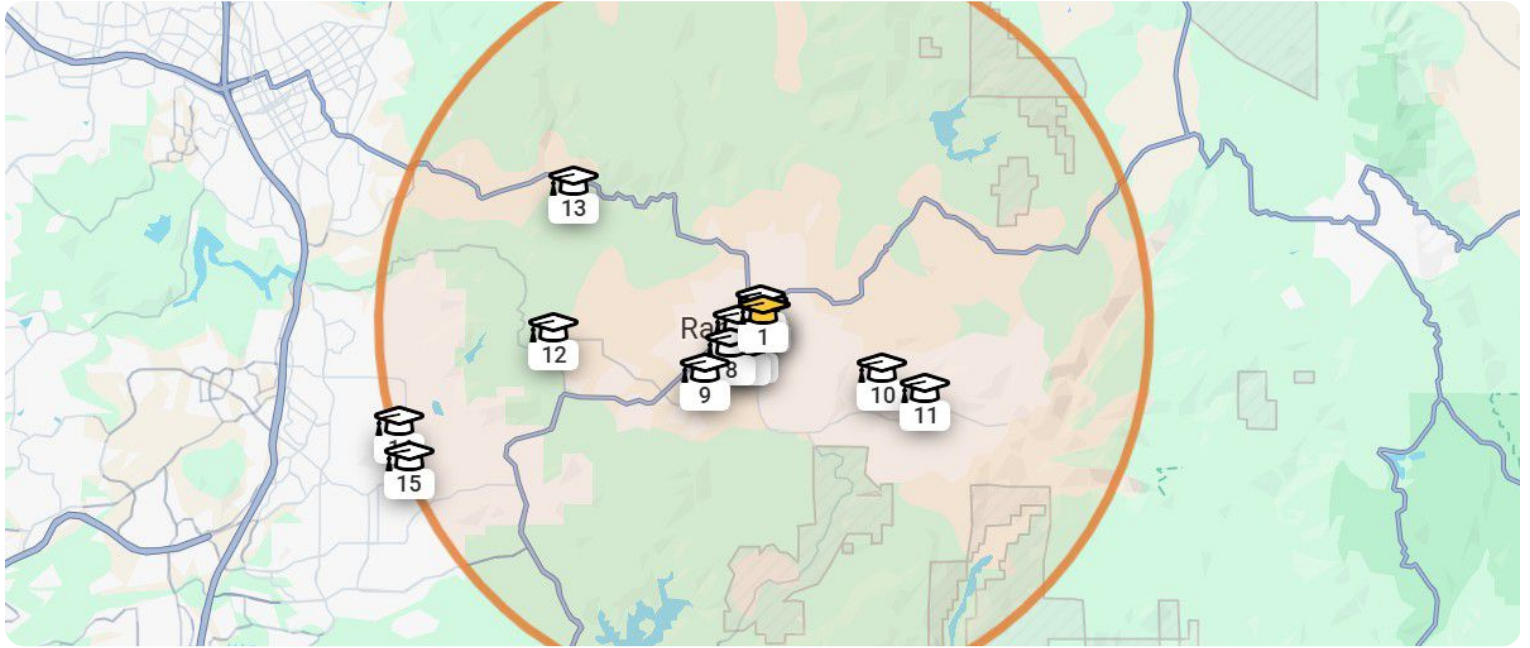

# Nearby Schools

(Within 10 Miles)

This School    Other Schools

Name	Level	Type	Grade	Students per Teacher	Total Students	School Rating	District
1 <b>Montessori Children's House Elementary School</b>	Elementary	Private	PK, K-6	8	100		Ramona City Unified School District
2 <b>Future Bound Independent Study Secondary School</b>	High	Public	7-12	30	30		Ramona City Unified School District
3 <b>Montecito High School</b>	High	Public	9-12	14	97		Ramona City Unified School District
4 <b>Ramona Elementary School</b>	Elementary	Public	K-6	22	400		Ramona City Unified School District
5 <b>Ramona Lutheran School</b>	Elementary	Private	PK, K-6	13	87		Ramona City Unified School District
6 <b>Ramona High School</b>	High	Public	9-12	23	1,482		Ramona City Unified School District
7 <b>Olive Peirce Middle School</b>	Middle	Public	7-8	19	716		Ramona City Unified School District
8 <b>Ramona Community Montessori Elementary School</b>	Elementary	Public	K-6	25	270		Ramona City Unified School District
9 <b>Hanson Elementary School</b>	Elementary	Public	K-6	25	533		Ramona City Unified School District
10 <b>Barnett Elementary School</b>	Elementary	Public	K-6	25	478		Ramona City Unified School District