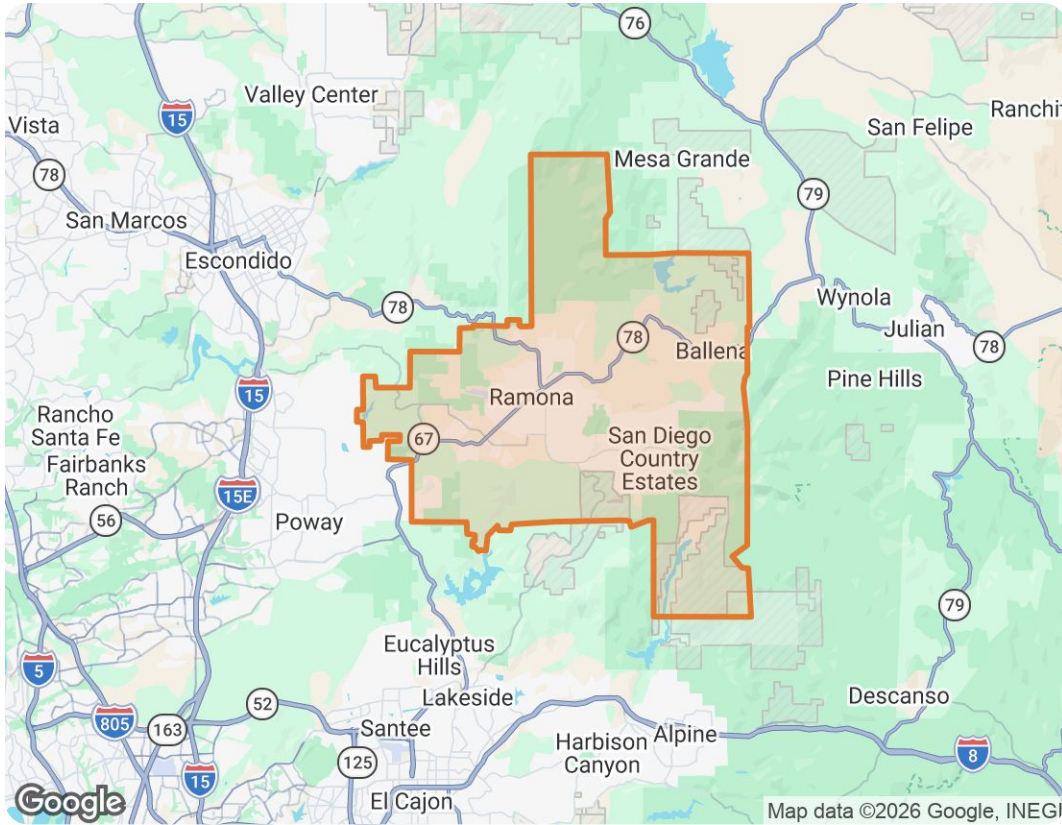

Olive Peirce Middle School

RAMONA, CA 92065

Scott Hodge

REALTOR® / Veteran US Navy

California Real Estate License #01977659

📞 Work (858) 255-1943

✉️ Scott@HomeportResidential.com

🌐 www.HomeportResidential.com