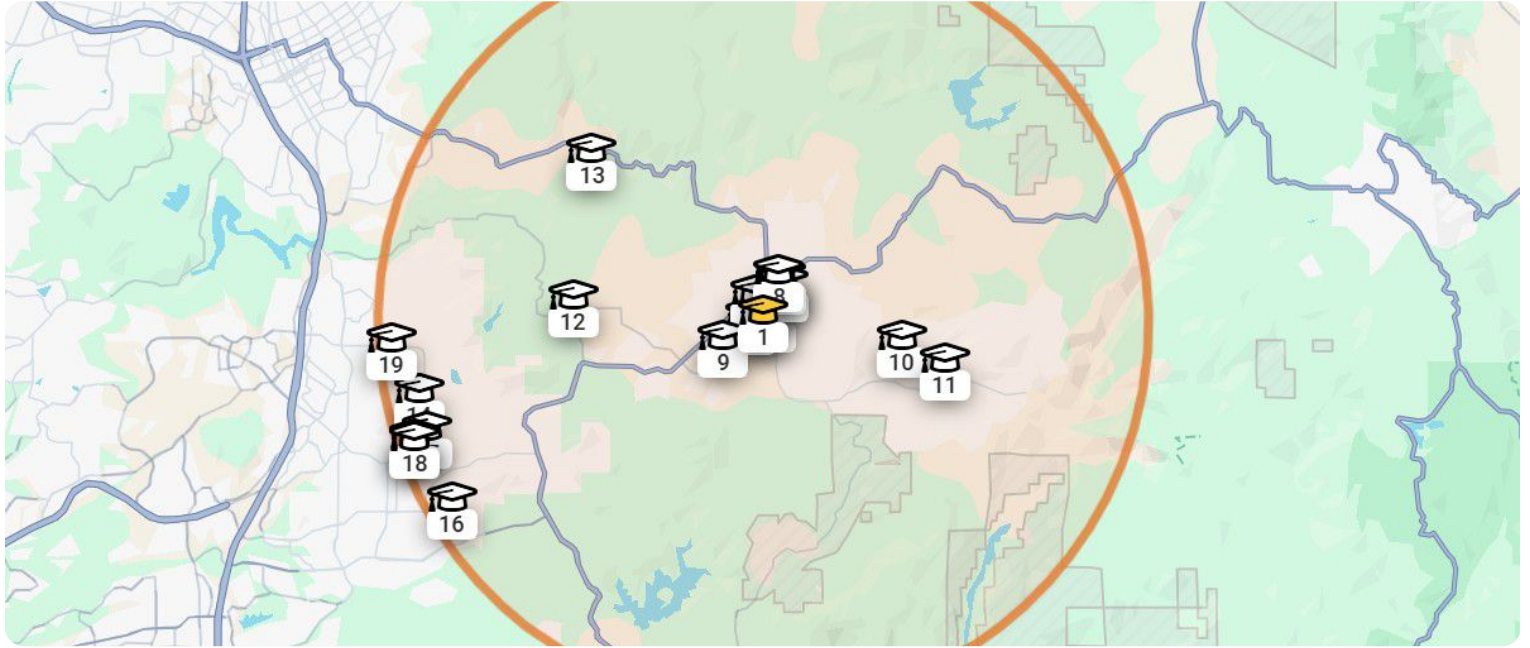

Nearby Schools

(Within 10 Miles)

This School Other Schools

Name	Level	Type	Grade	Students per Teacher	Total Students	School Rating	District
1 Olive Peirce Middle School	Middle	Public	7-8	19	716		Ramona City Unified School District
2 Ramona High School	High	Public	9-12	23	1,482		Ramona City Unified School District
3 Ramona Community Montessori Elementary School	Elementary	Public	K-6	25	270		Ramona City Unified School District
4 Ramona Lutheran School	Elementary	Private	PK, K-6	13	87		Ramona City Unified School District
5 Montessori Children's House Elementary School	Elementary	Private	PK, K-6	8	100		Ramona City Unified School District
6 Future Bound Independent Study Secondary School	High	Public	7-12	30	30		Ramona City Unified School District
7 Montecito High School	High	Public	9-12	14	97		Ramona City Unified School District
8 Ramona Elementary School	Elementary	Public	K-6	22	400		Ramona City Unified School District
9 Hanson Elementary School	Elementary	Public	K-6	25	533		Ramona City Unified School District
10 Barnett Elementary School	Elementary	Public	K-6	25	478		Ramona City Unified School District