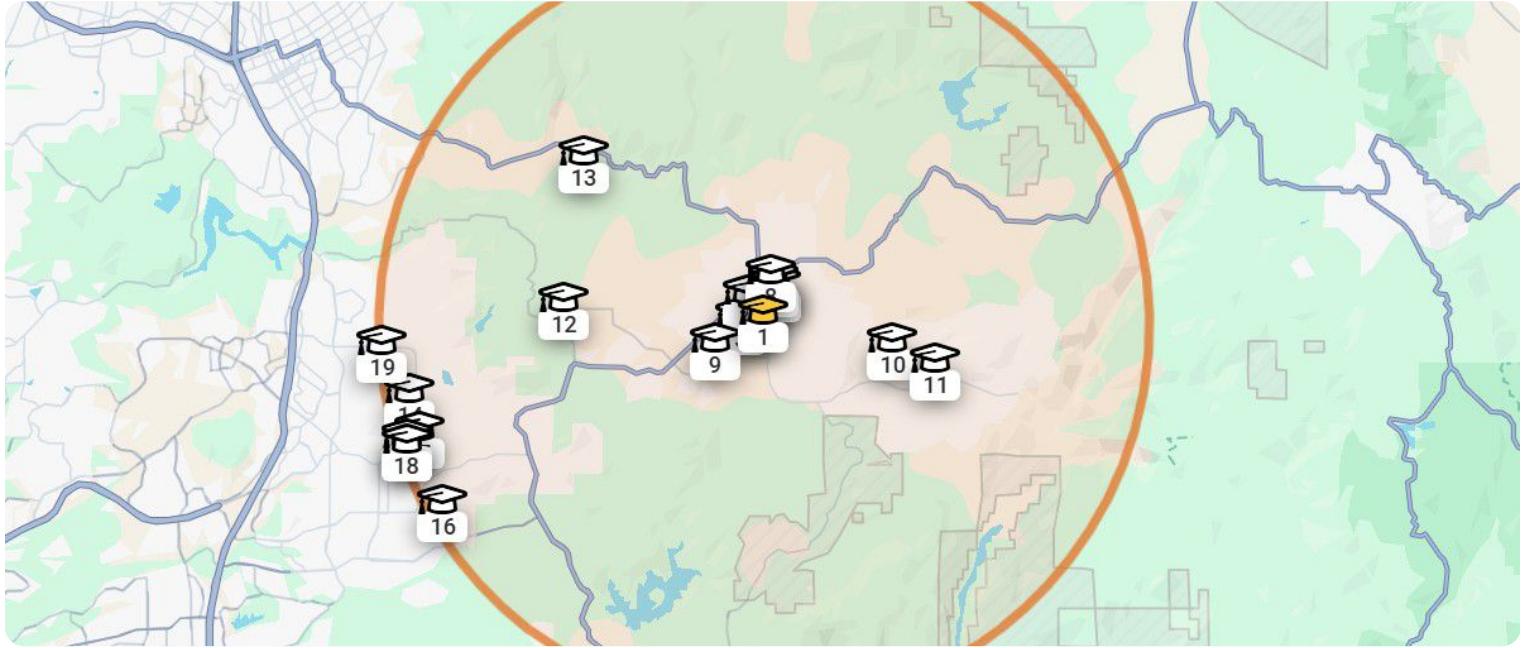

Nearby Schools

(Within 10 Miles)

This School Other Schools

Name	Level	Type	Grade	Students per Teacher	Total Students	School Rating	District
1 Ramona High School	High	Public	9-12	23	1,482		Ramona City Unified School District
2 Olive Peirce Middle School	Middle	Public	7-8	19	716		Ramona City Unified School District
3 Ramona Community Montessori Elementary School	Elementary	Public	K-6	25	270		Ramona City Unified School District
4 Ramona Lutheran School	Elementary	Private	PK, K-6	13	87		Ramona City Unified School District
5 Montessori Children's House Elementary School	Elementary	Private	PK, K-6	8	100		Ramona City Unified School District
6 Future Bound Independent Study Secondary School	High	Public	7-12	30	30		Ramona City Unified School District
7 Montecito High School	High	Public	9-12	14	97		Ramona City Unified School District
8 Ramona Elementary School	Elementary	Public	K-6	22	400		Ramona City Unified School District
9 Hanson Elementary School	Elementary	Public	K-6	25	533		Ramona City Unified School District
10 Barnett Elementary School	Elementary	Public	K-6	25	478		Ramona City Unified School District